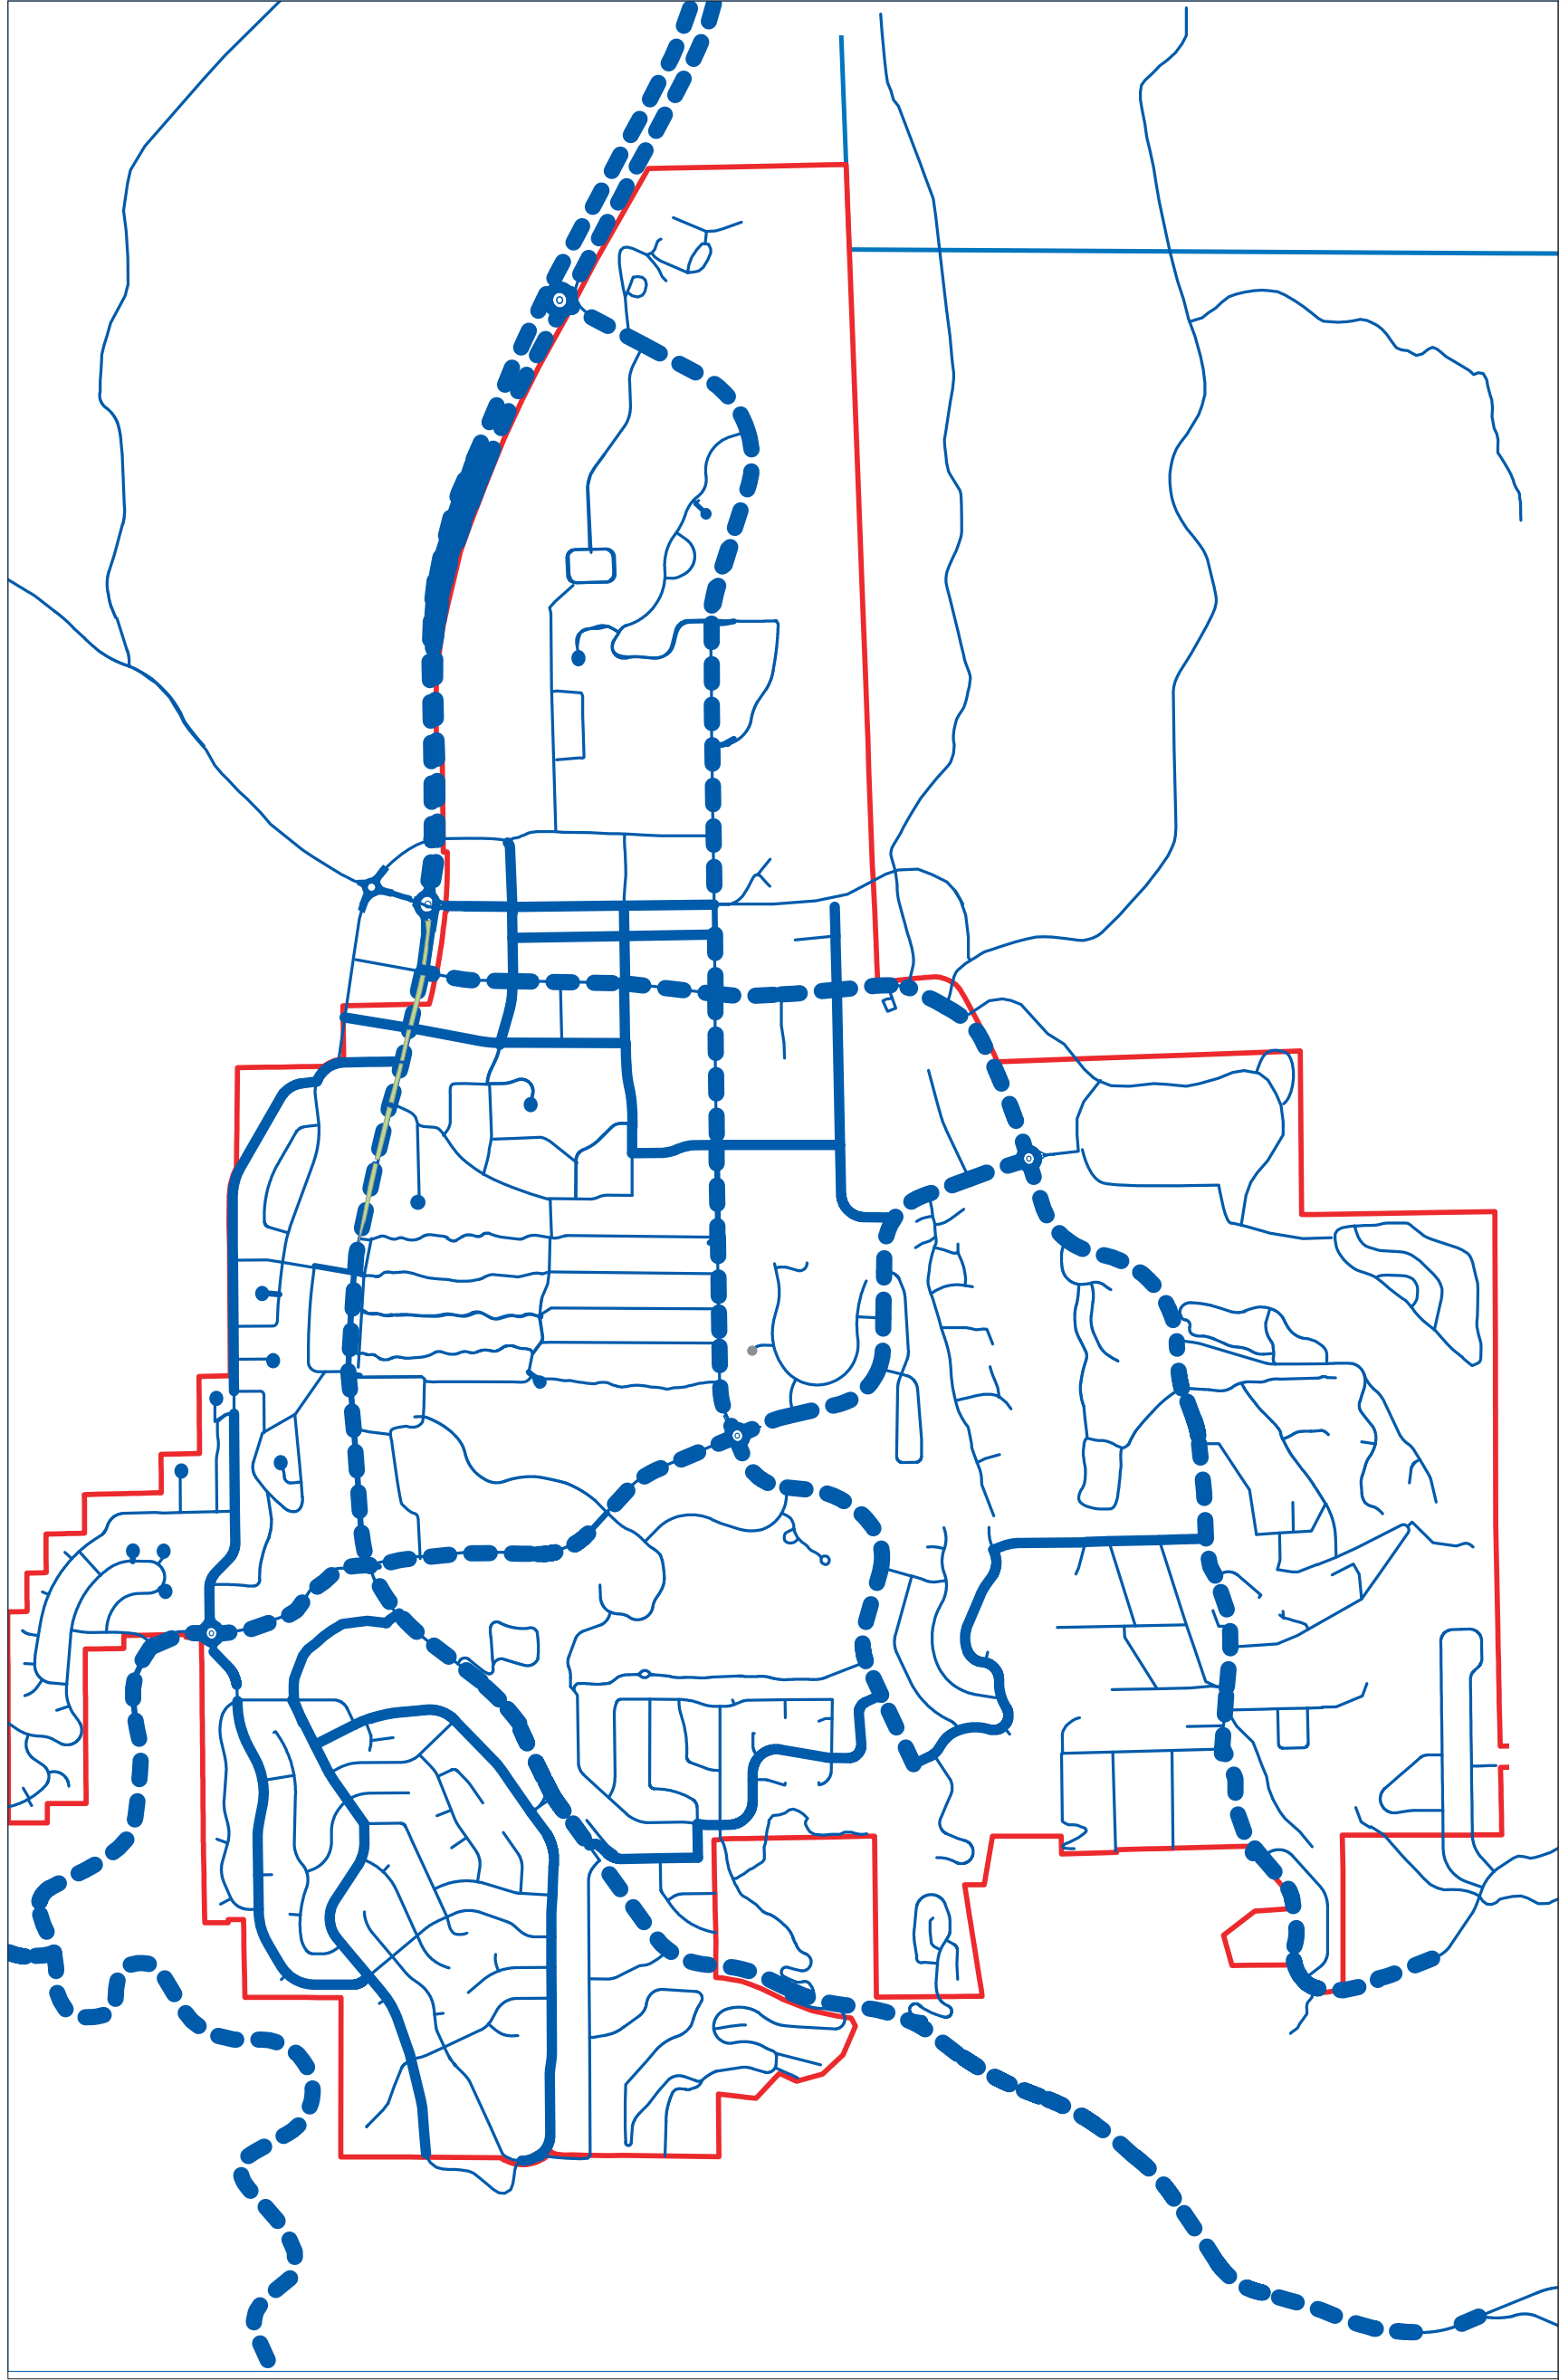

STREET CLASSIFICATION

South Districts NDP

Street Classification

- Urban Growth Boundary
- Arterial Street
- Collector Street
- Local Street

0 450 900 1,350 1,800 Feet