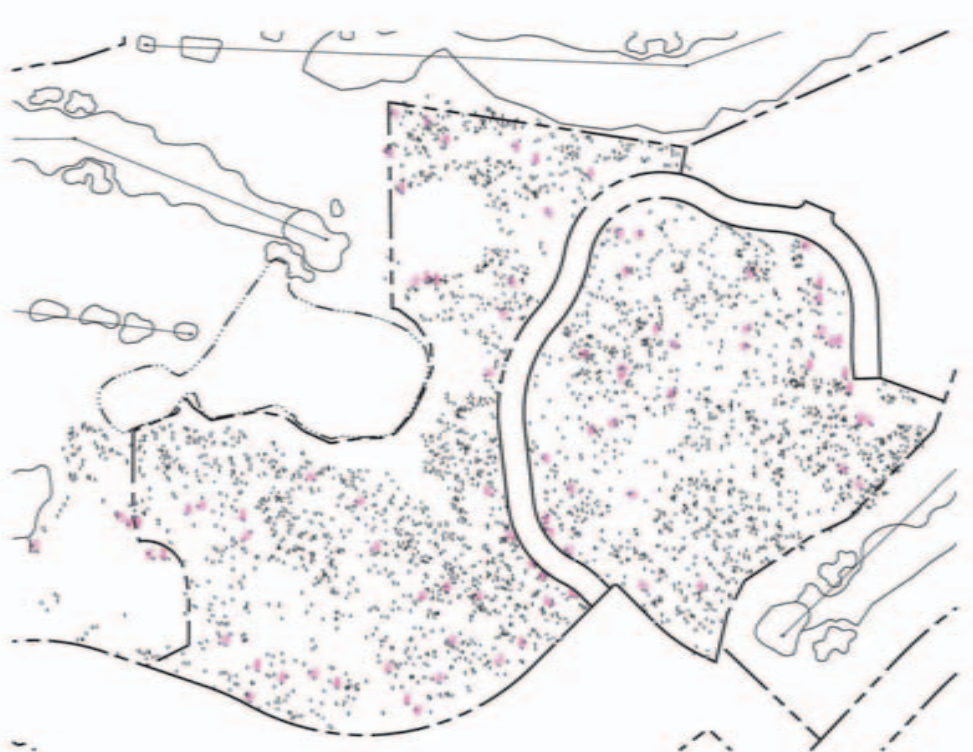

# TREE HEIGHT SURVEYS

Figure 5

Main Street and Sierra Valley Sites:  
Tree Height Survey Locations

Prominent Tree  
Height and Location  
Cardinal Site  
August 2006

Cardinal Property Tree Survey

Average Tree Heights for SSAP Development Area 5  
January 2007

Sierra Star:  
Tree Height Survey Locations

Main Street Tree Examples