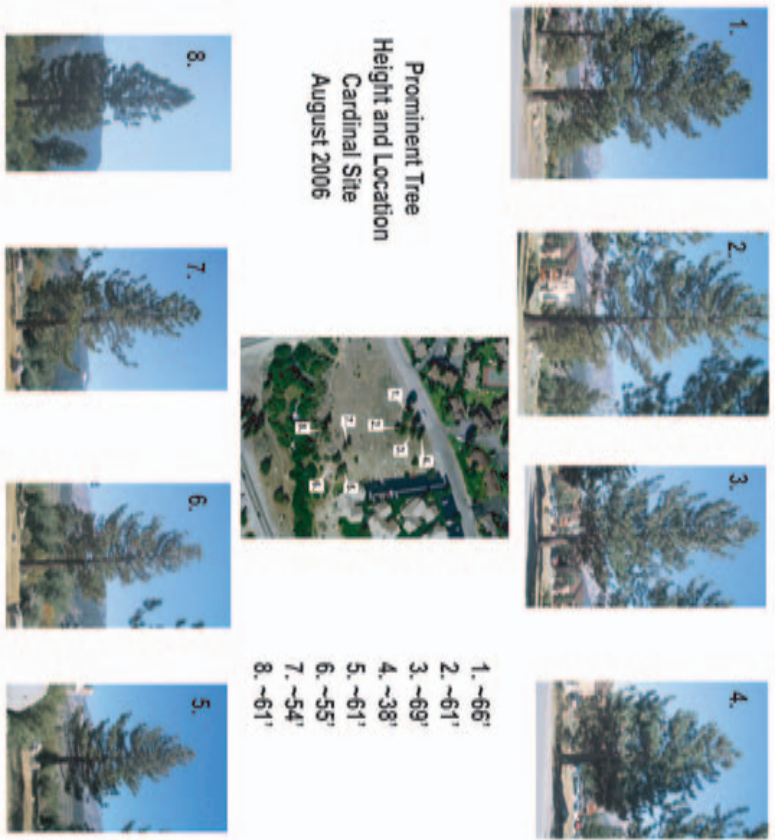

# TREE HEIGHT SURVEYS

Figure 5

Main Street and Sierra Valley Sites:  
Tree Height Survey Locations

Prominent Tree  
Height and Location  
Cardinal Site  
August 2006

Cardinal Property Tree Survey

Average Tree Heights for SSAP Development Area 5  
January 2007

Sierra Star:  
Tree Height Survey Locations

Main Street Tree Examples